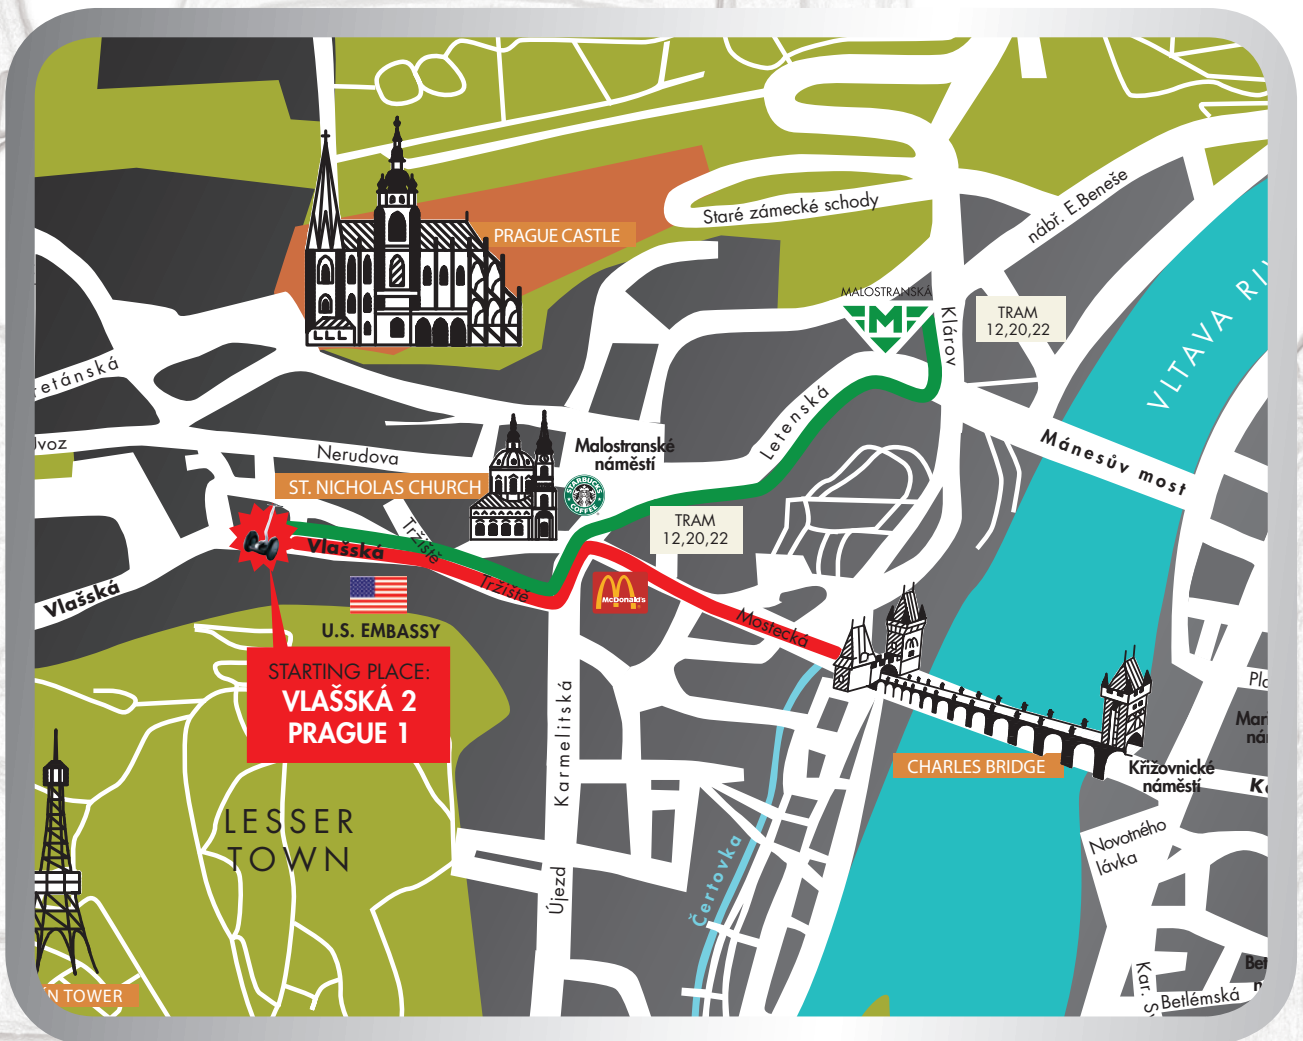

# DIRECTIONS & CONTACT INFO

Walk straight from the Charles bridge on Mostecká Street. Make first left after McDonald's onto Karmelitská Street (where the tram tracks are). Make first right onto Tržisť Street and keep walking for approximately one minute up the hill, staying to your left. We are located on Vlašská Street, building no. 2, 20 meters behind the US embassy.

**SEE YOU ON A SEGWAY!**  
PRAGUE ON SEGWAY TEAM